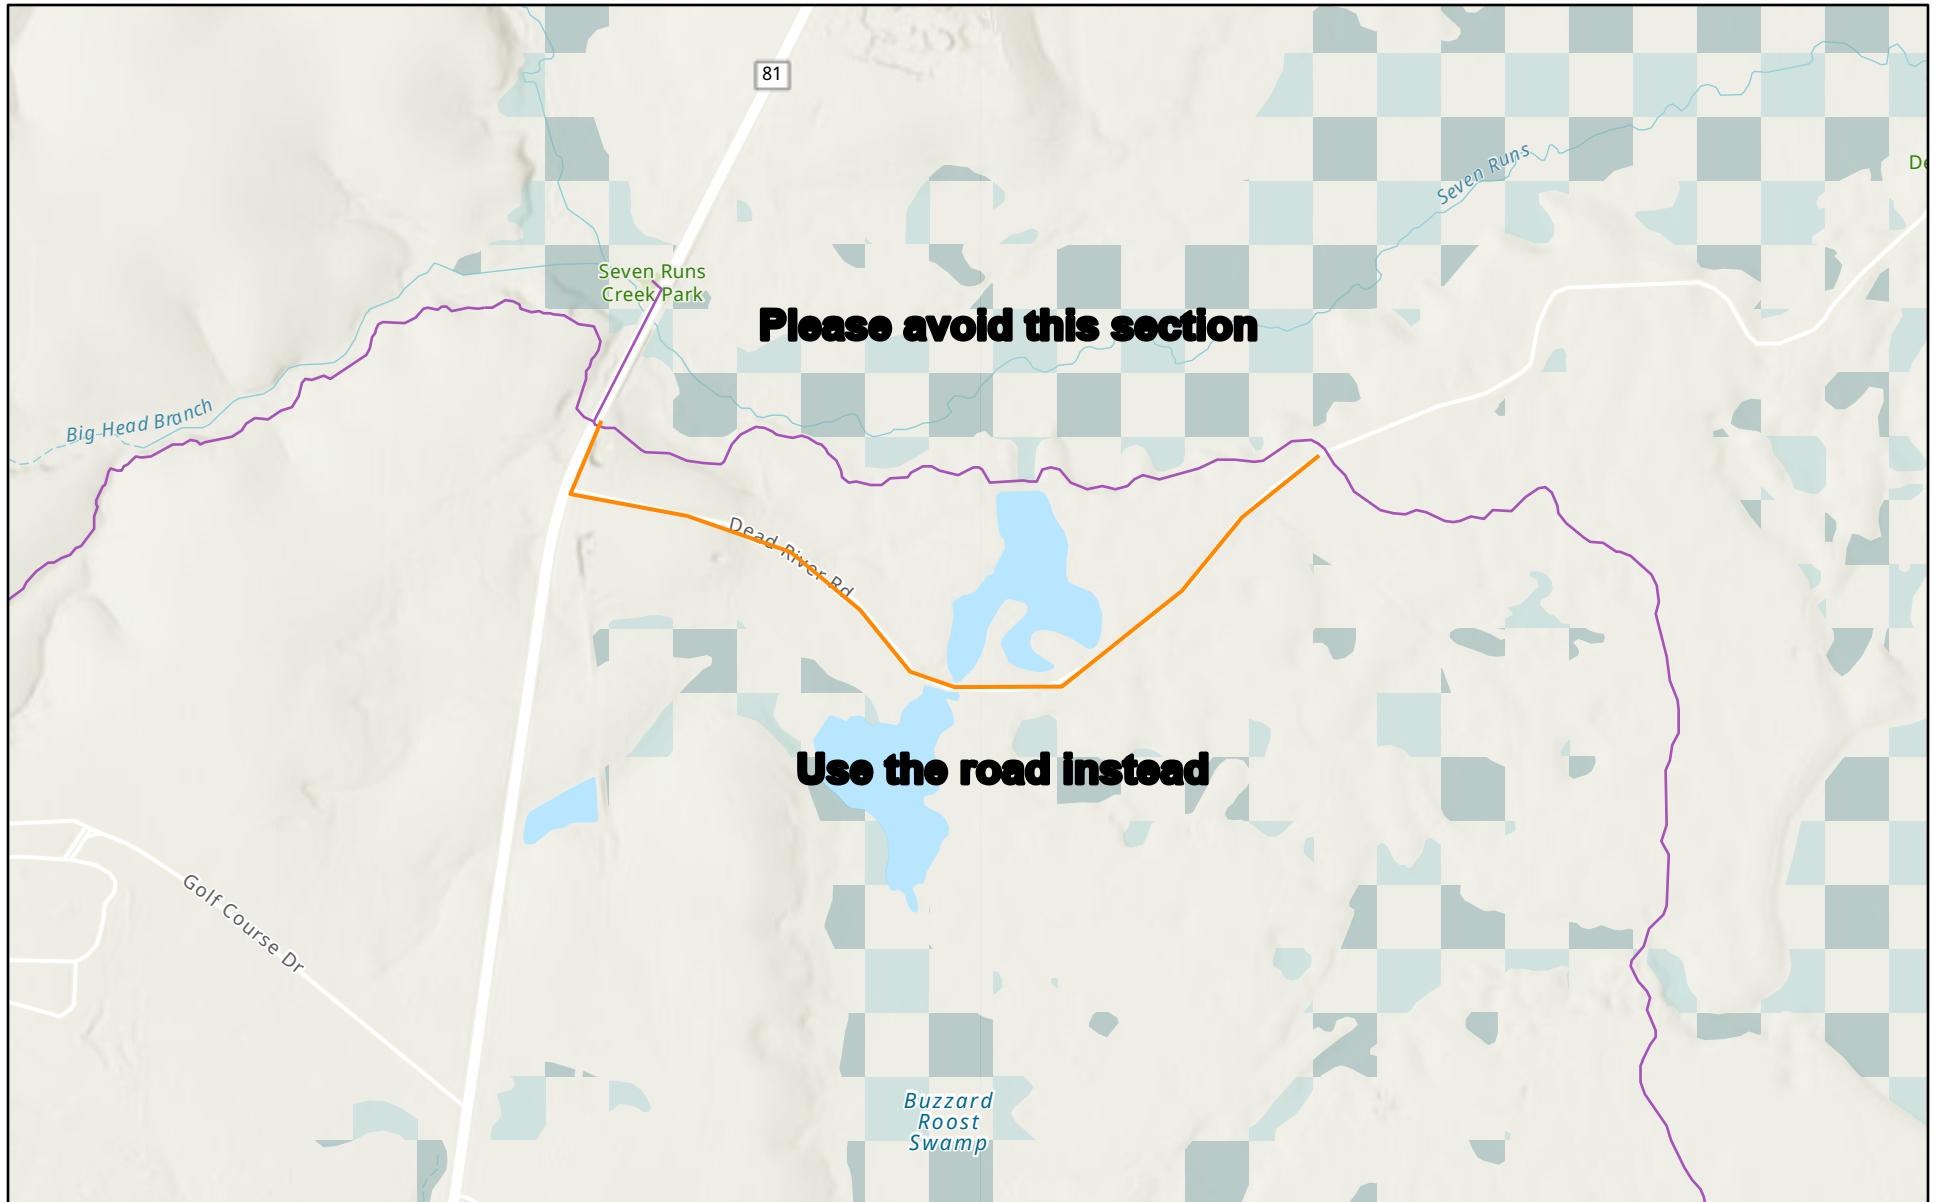

# Dead River Rd Reroute NTH

9/14/2023

Bay County, FDEP, Esri, HERE, Garmin, SafeGraph, GeoTechnologies, Inc., METI/NASA, USGS, EPA, NPS, US Census Bureau, USDA, Esri, NASA,