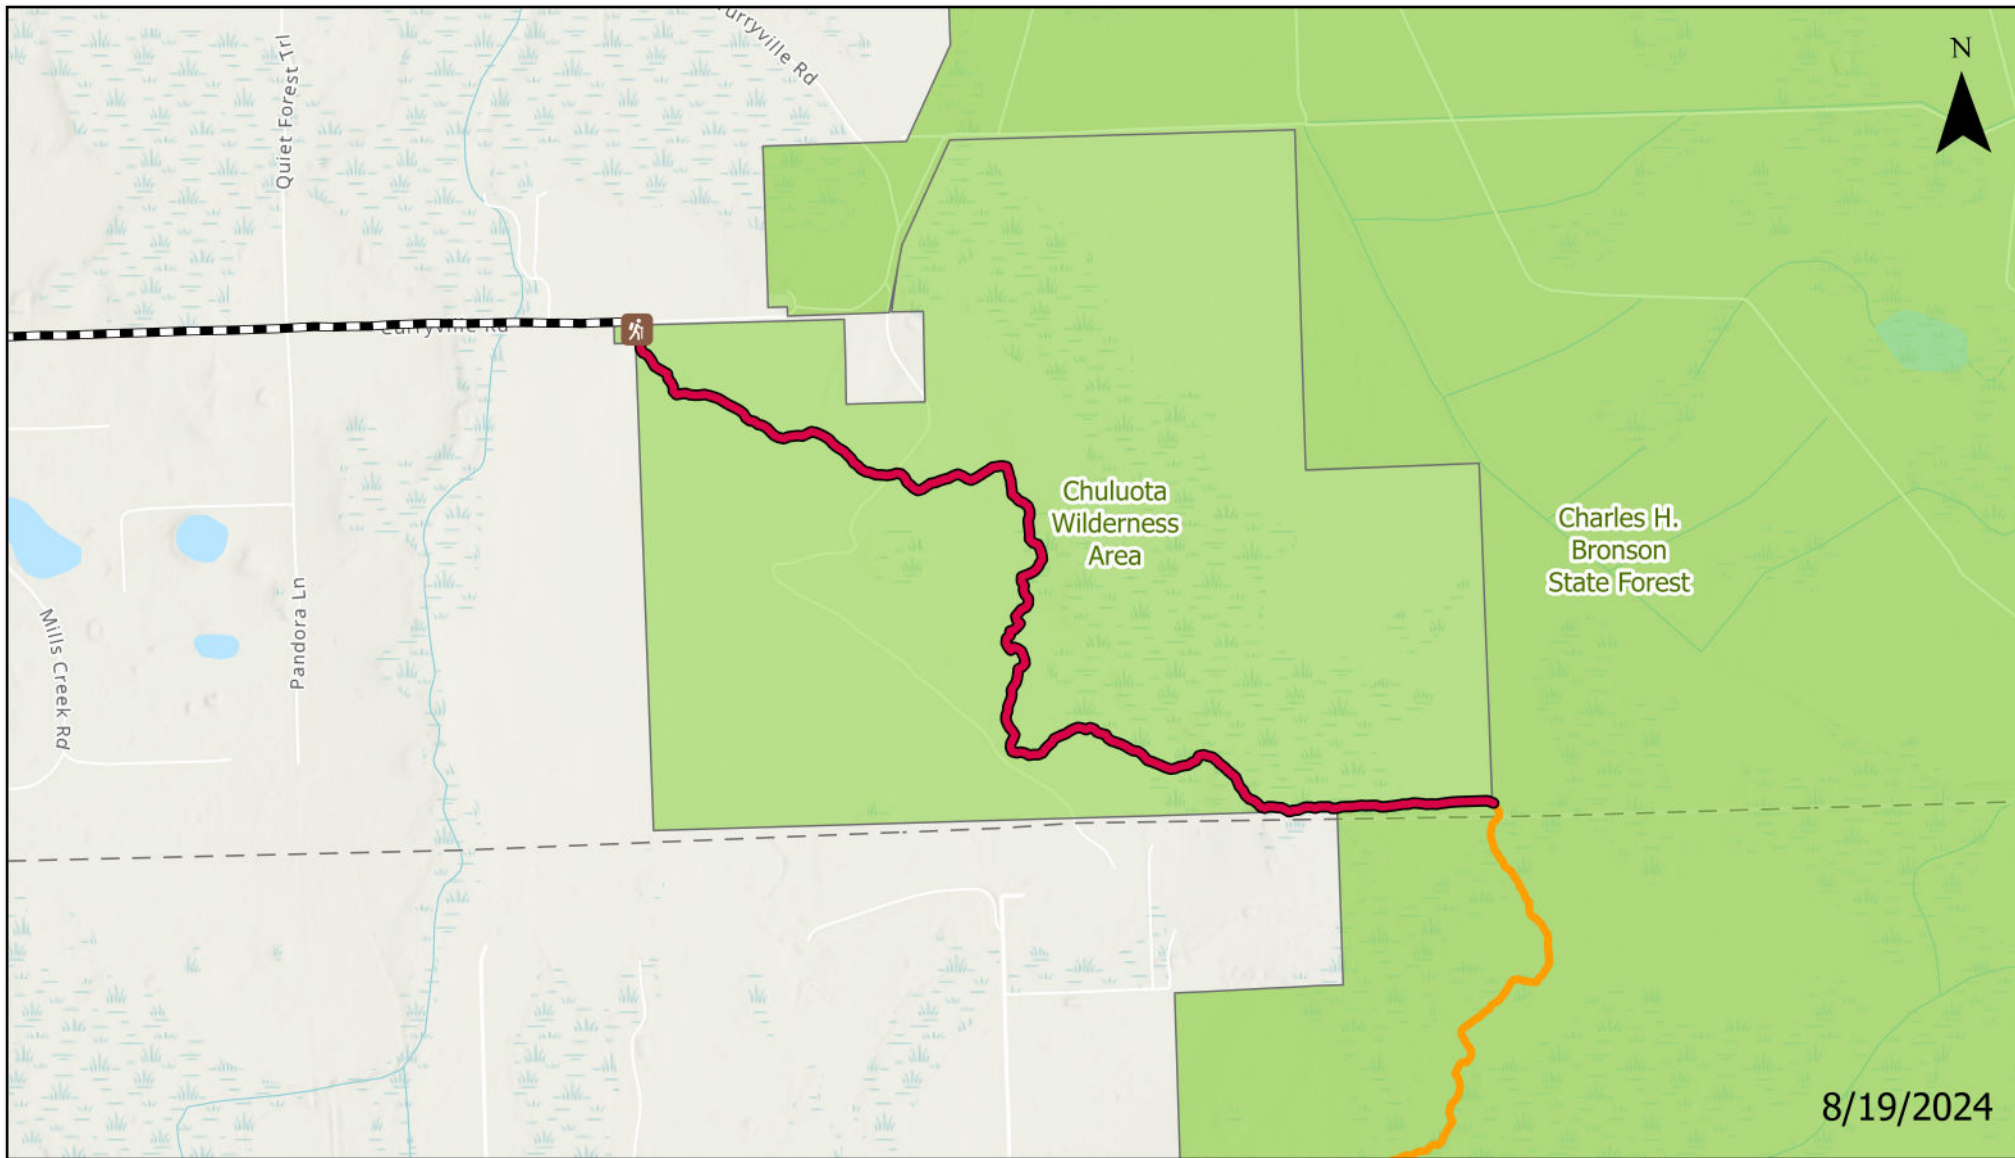

Trail Closure in Chuluota Wilderness Area

Florida National Scenic Trail
Seminole County
Chuluota Wilderness Area

-  Trailheads
-  Closed Trail
-  Florida Trail
-  Roadwalk
-  Conservation Lands