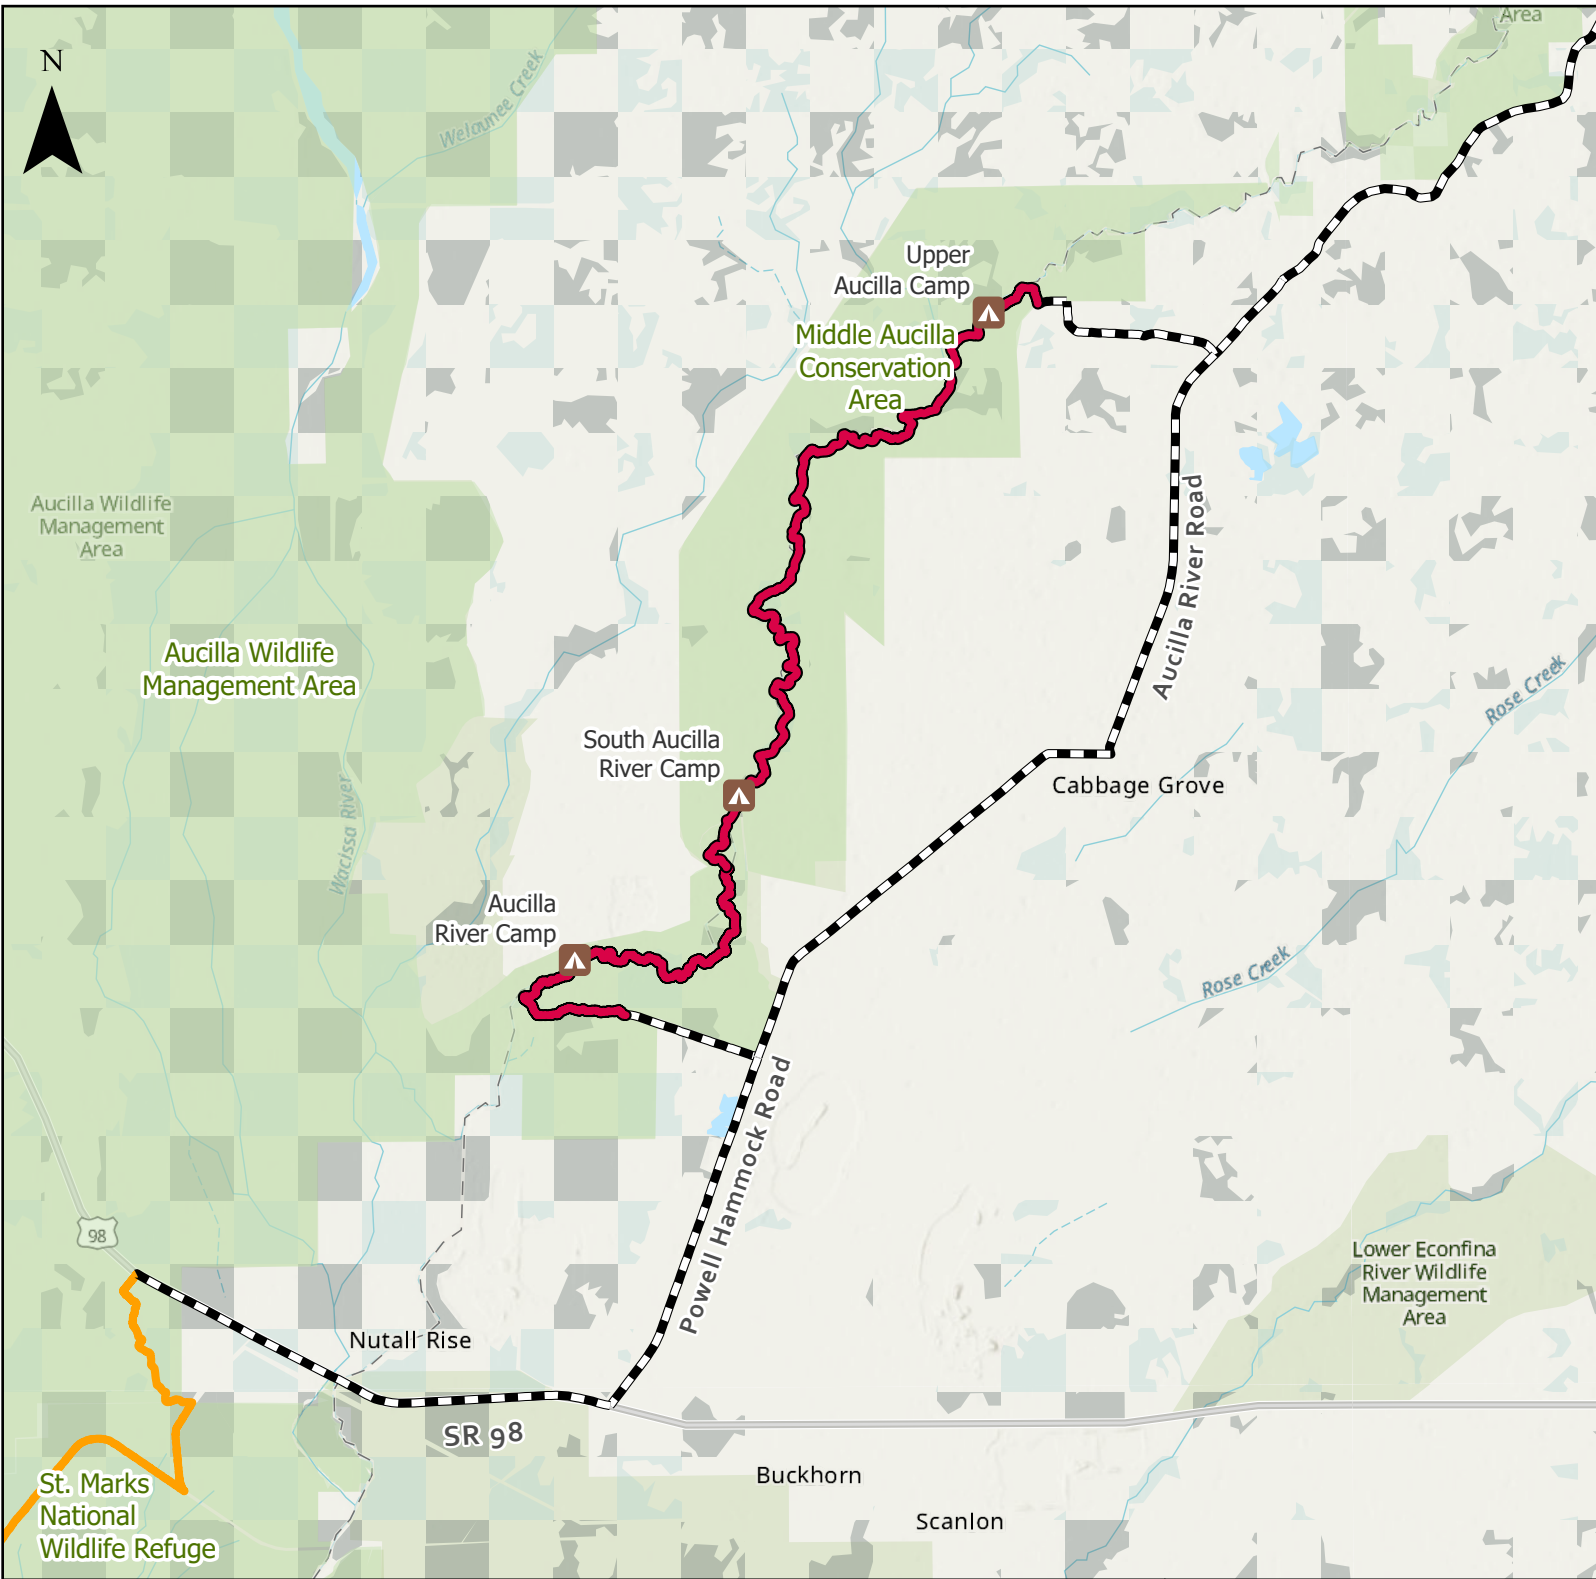

Trail Closure in Middle Aucilla Conservation Area

Florida National Scenic Trail
Middle Aucilla Conservation Area
Trail Reroute

-  Campsites
-  Florida Trail
-  Roadwalk
-  Trail Closure
-  Managed Conservation Areas