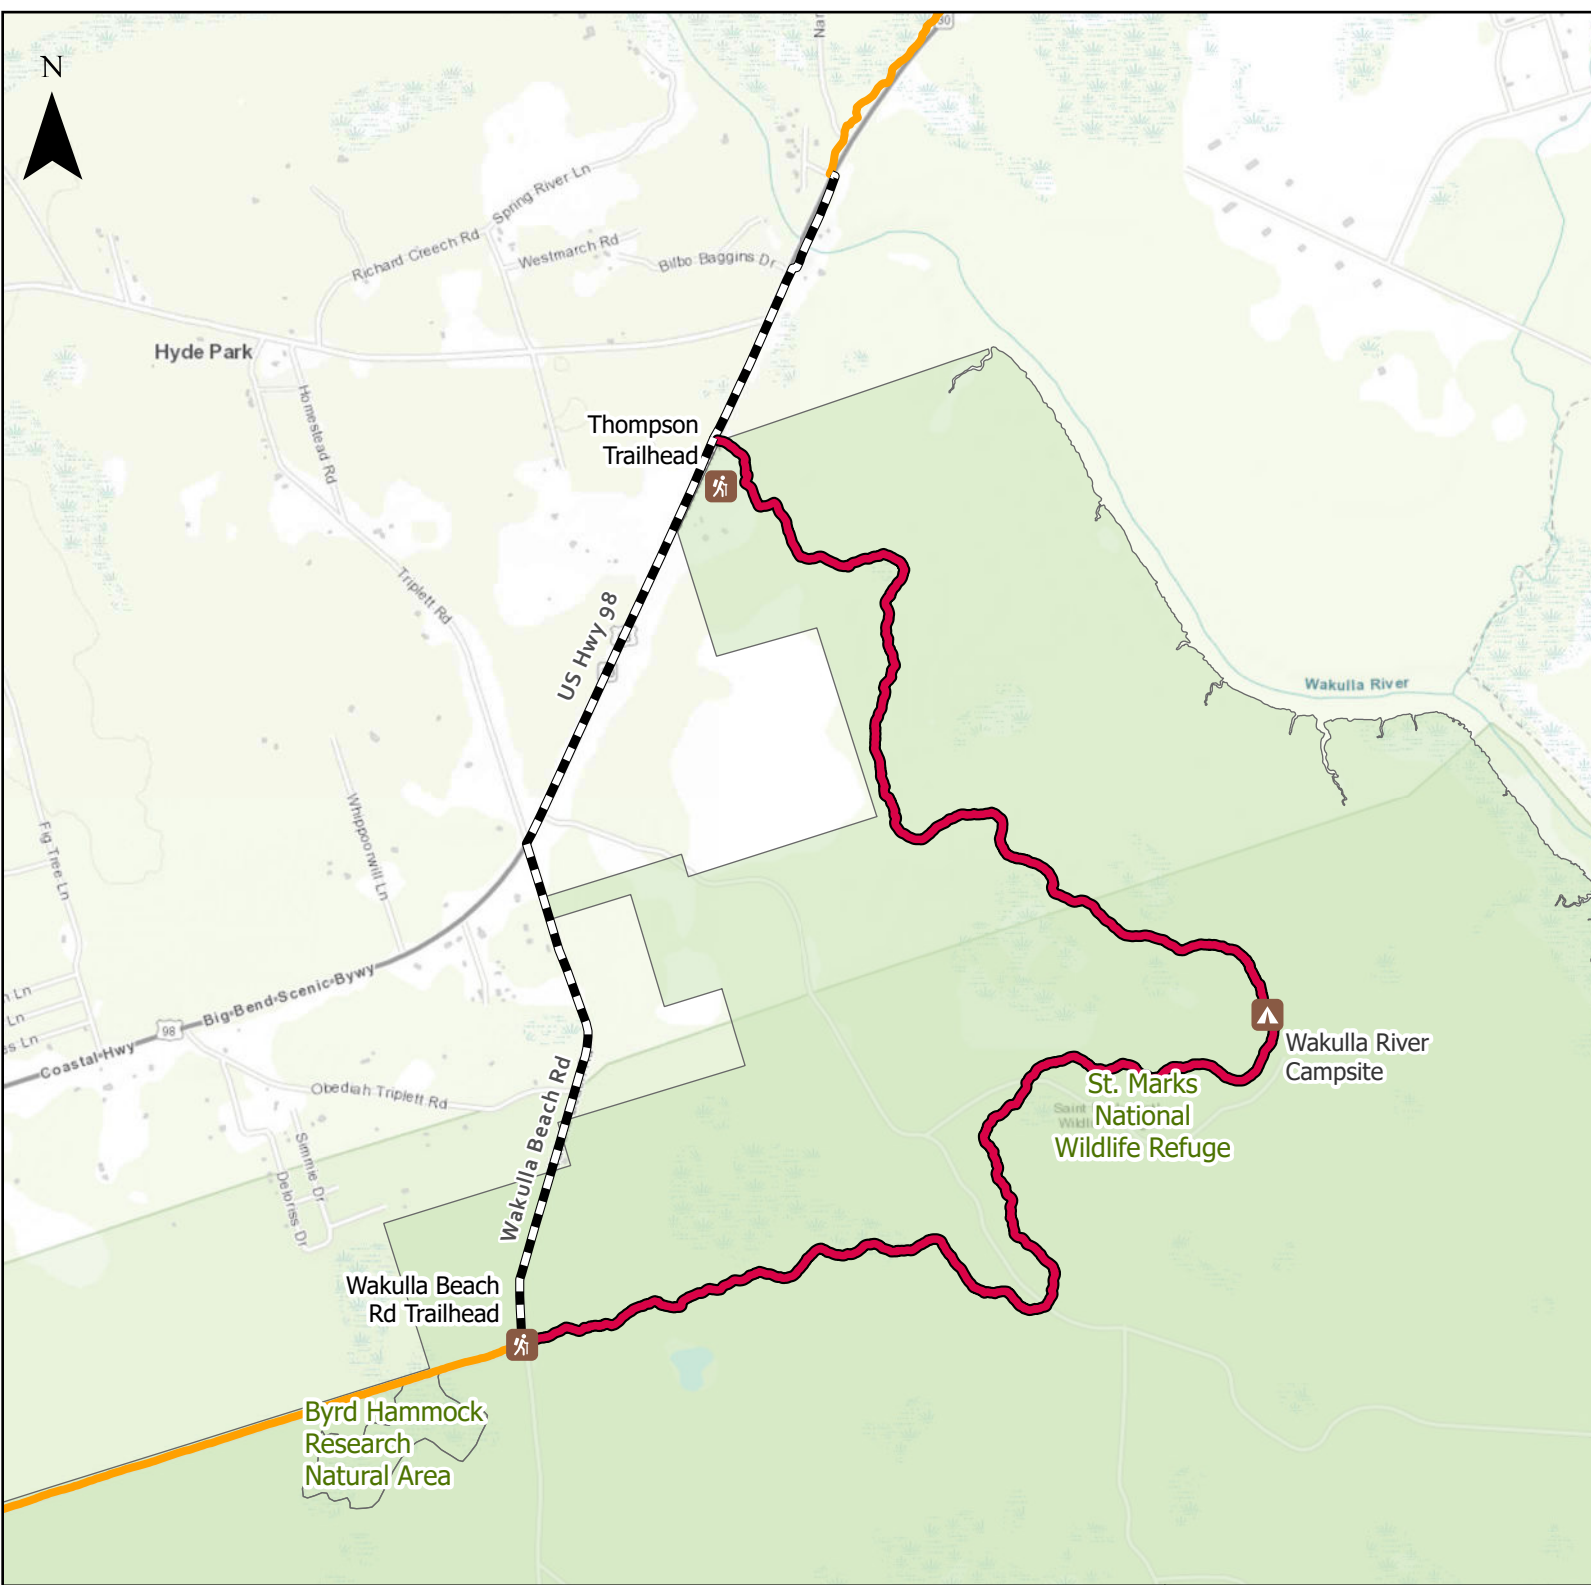

Trail Closure in St. Marks National Wildlife Refuge

Florida National Scenic Trail
St. Marks National Wildlife Refuge
Trail Reroute

-  Florida Trail
-  Roadwalk
-  Trail Closure
-  Managed Conservation Areas
-  Trailheads
-  Campsites